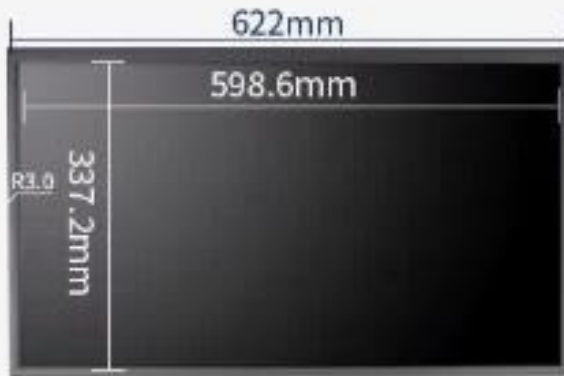

27 inch 4K

Size	27 inch 4K	Ratio	16:9
Model	G27	Model	GC27-C
Resolution	3840*2160	Speaker	no (can add)
Brightness	250cd/m ²	Panel	TFT-LCD
Contrast	700:1	Working tem	-20°C~60°C
View angle	85/85/85/85	Power	DC12V 4A
Interface	HDMI/DP		
Interface	HDMI/DP/USB(touch function)		
Accessories	power adapter、 wall mount 、 HDMI cable		
Accessories	power adapter、 wall mount 、 HDMI cable、 USB cable (touch)		